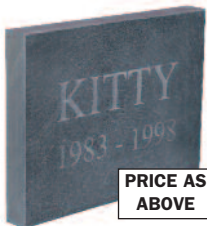

2. FINISH & LETTER COLOUR

☐ **RIVEN FINISH, NATURAL LETTERING**

PRICE AS ABOVE

☐ **SAWN FINISH, NATURAL LETTERING**