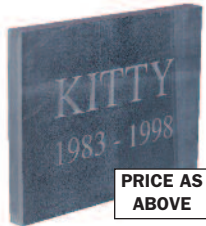

PRICE AS ABOVE

☐ **HONED FINISH, NATURAL LETTERING**